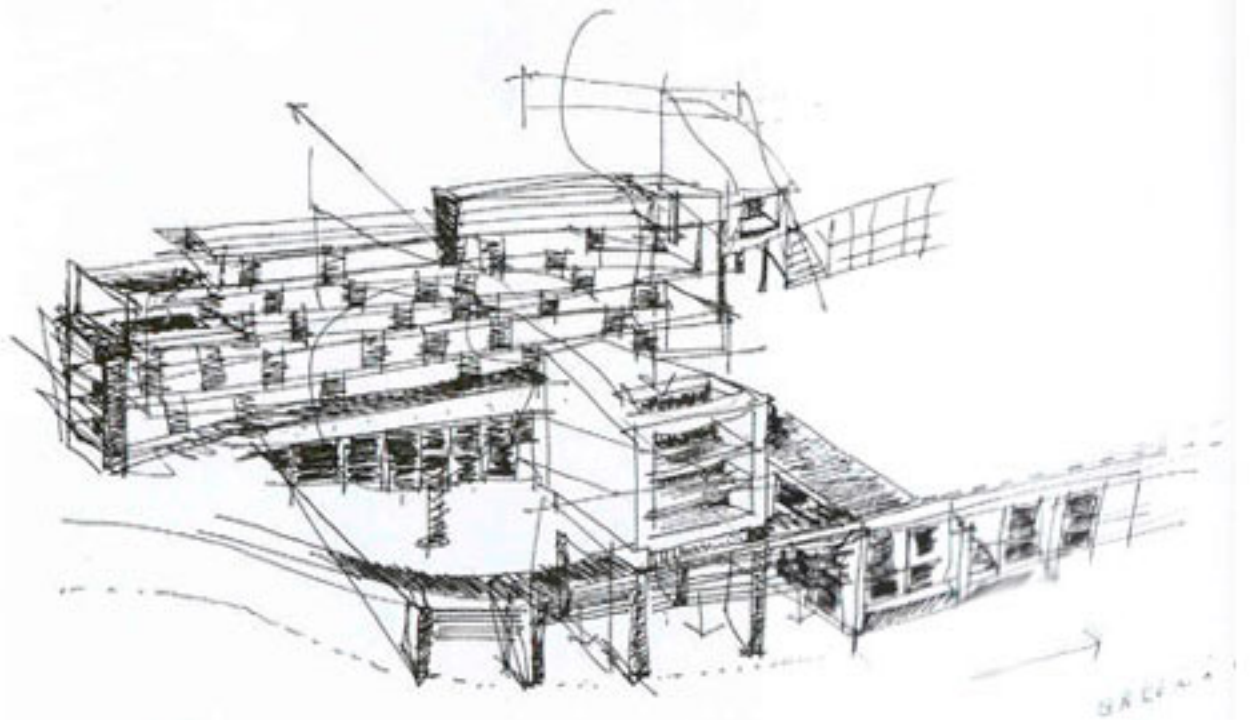

## RESIDENTIAL AND OFFICE BUILDING

In a seaside resort town the architects have constructed an L-shaped ensemble of buildings with bright facades and interesting play of detail creating tension between them without introducing dissonance. The base and entrance gate of the building are clad in Swisspearl Carat black panels, and the two upper floor volumes are set upon it. One volume joins the base in a lighter shade of grey, where as the other stands out as a red clad cube. The grey volume features different themes of façade design, distancing itself from the base, but blurring in with the zinc-clad attic storey.